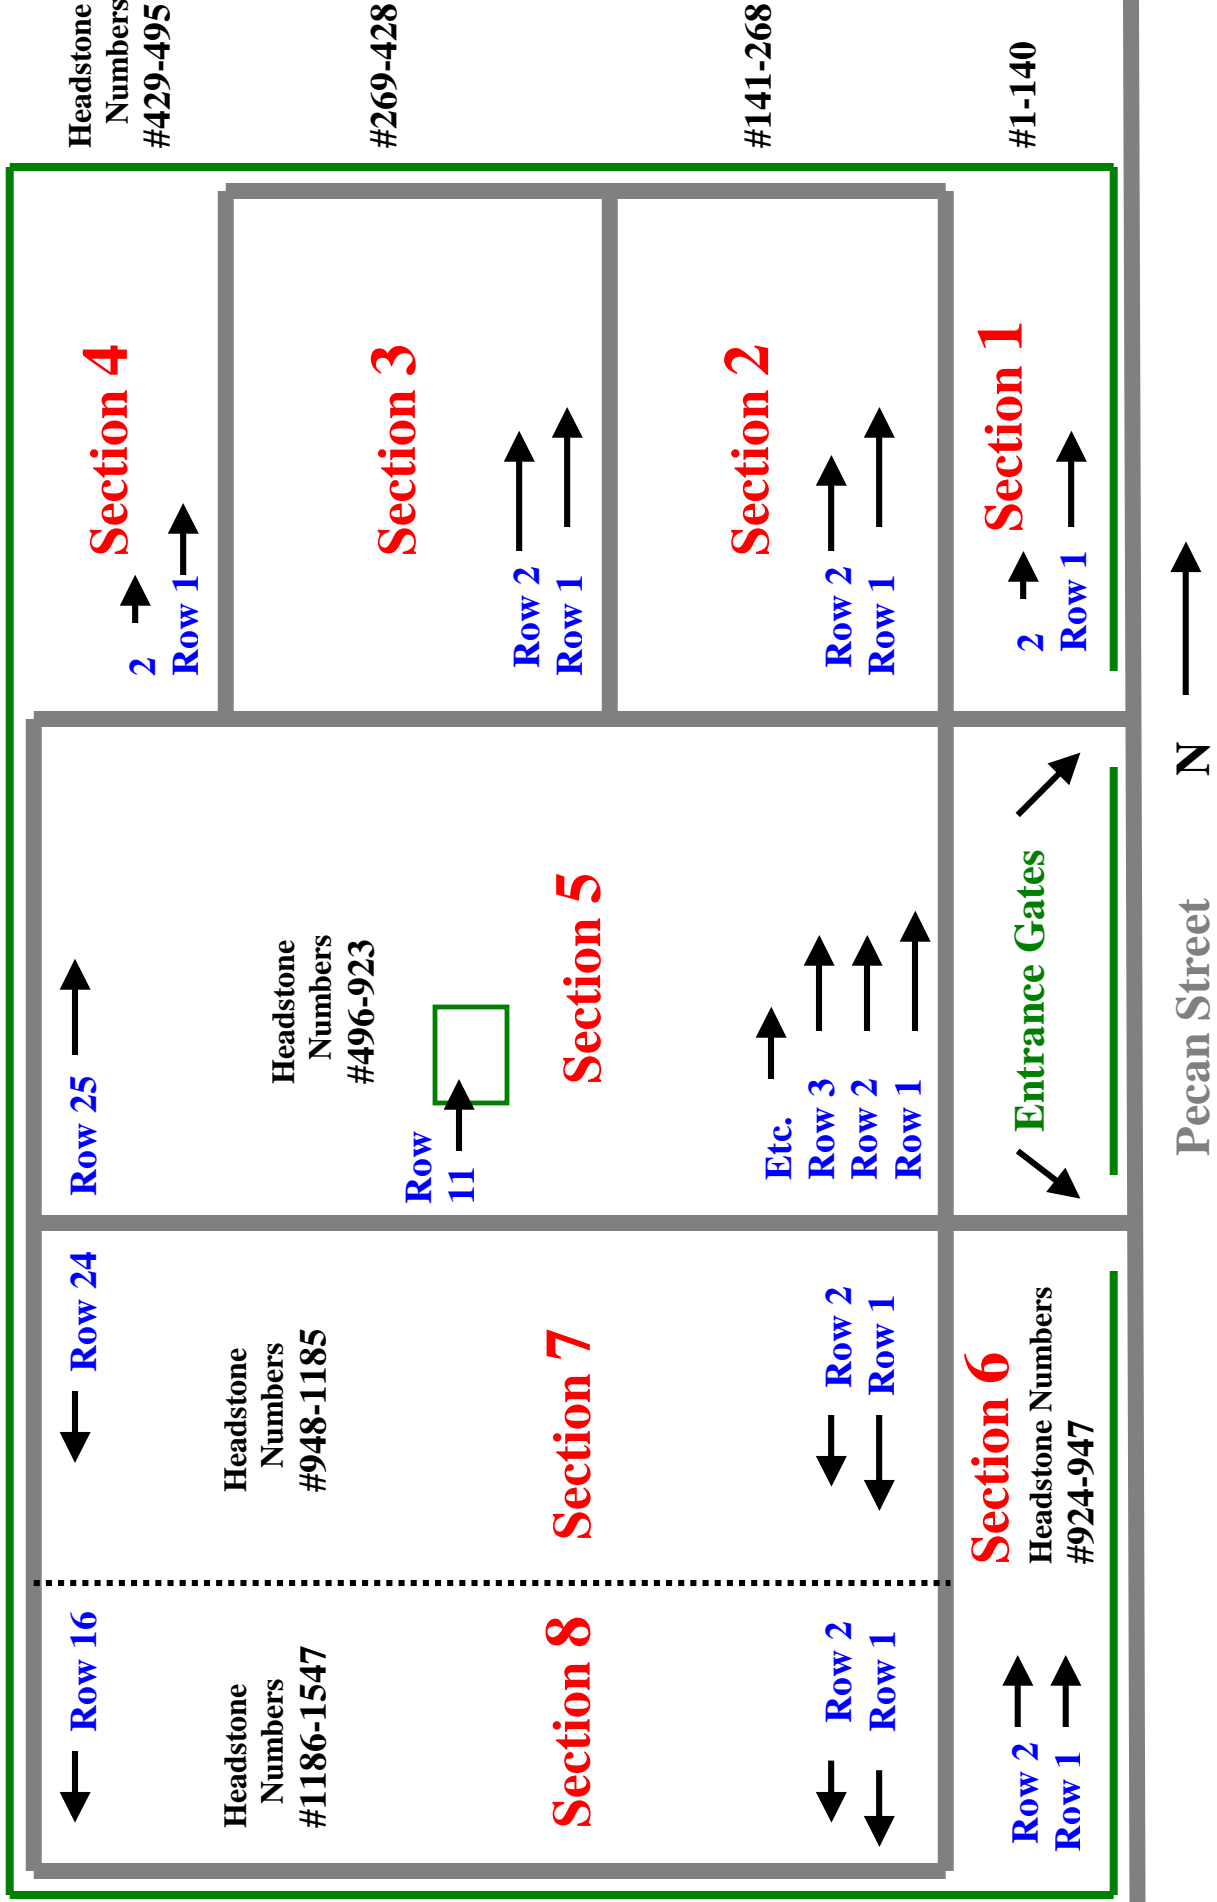

Paradise Cemetery Layout Map

(Updated in 2012 - Many headstones were added as "a" and "b", etc. between others)