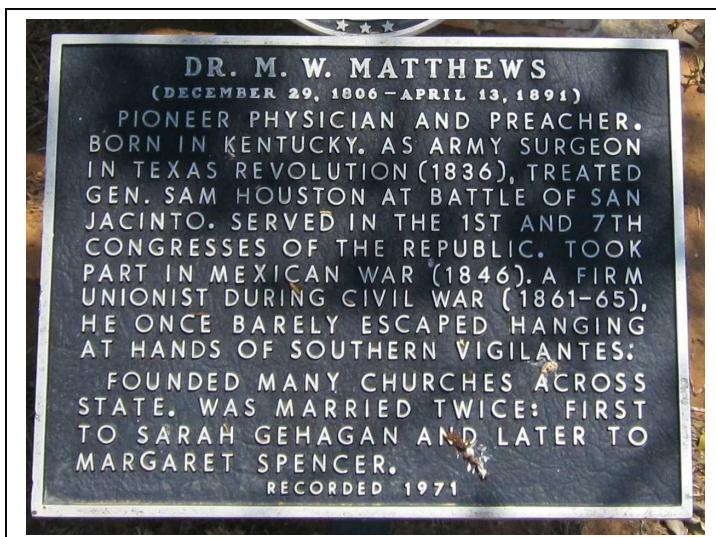

# Paradise Cemetery

## Paradise Texas

2012 Update

**Update Headstone Pictures Taken by Dustin Campbell**  
**Information Compiled and Printed by Sue Tackel**

# Two Historical Markers in Paradise Cemetery

## George Lafayette Ramsdale (1820 – 1884)

**George Lafayette Ramsdale (1820 – 1884) was a native of Devonshire, England. By 1836, he had come to Texas and enlisted in the army during the war for independence from Mexico. After the revolution, Ramsdale, his wife, Elizabeth (1825 – 1909) and their children lived in Harrison, Rusk, Houston, and Bosque Counties. During the Civil War, he served the Confederacy by protecting the frontier. The family moved to Wise County in 1866, where he farmed and operated a tannery. His military service, adventuresome spirit, and community leadership are significant examples of the state's pioneer heritage.**