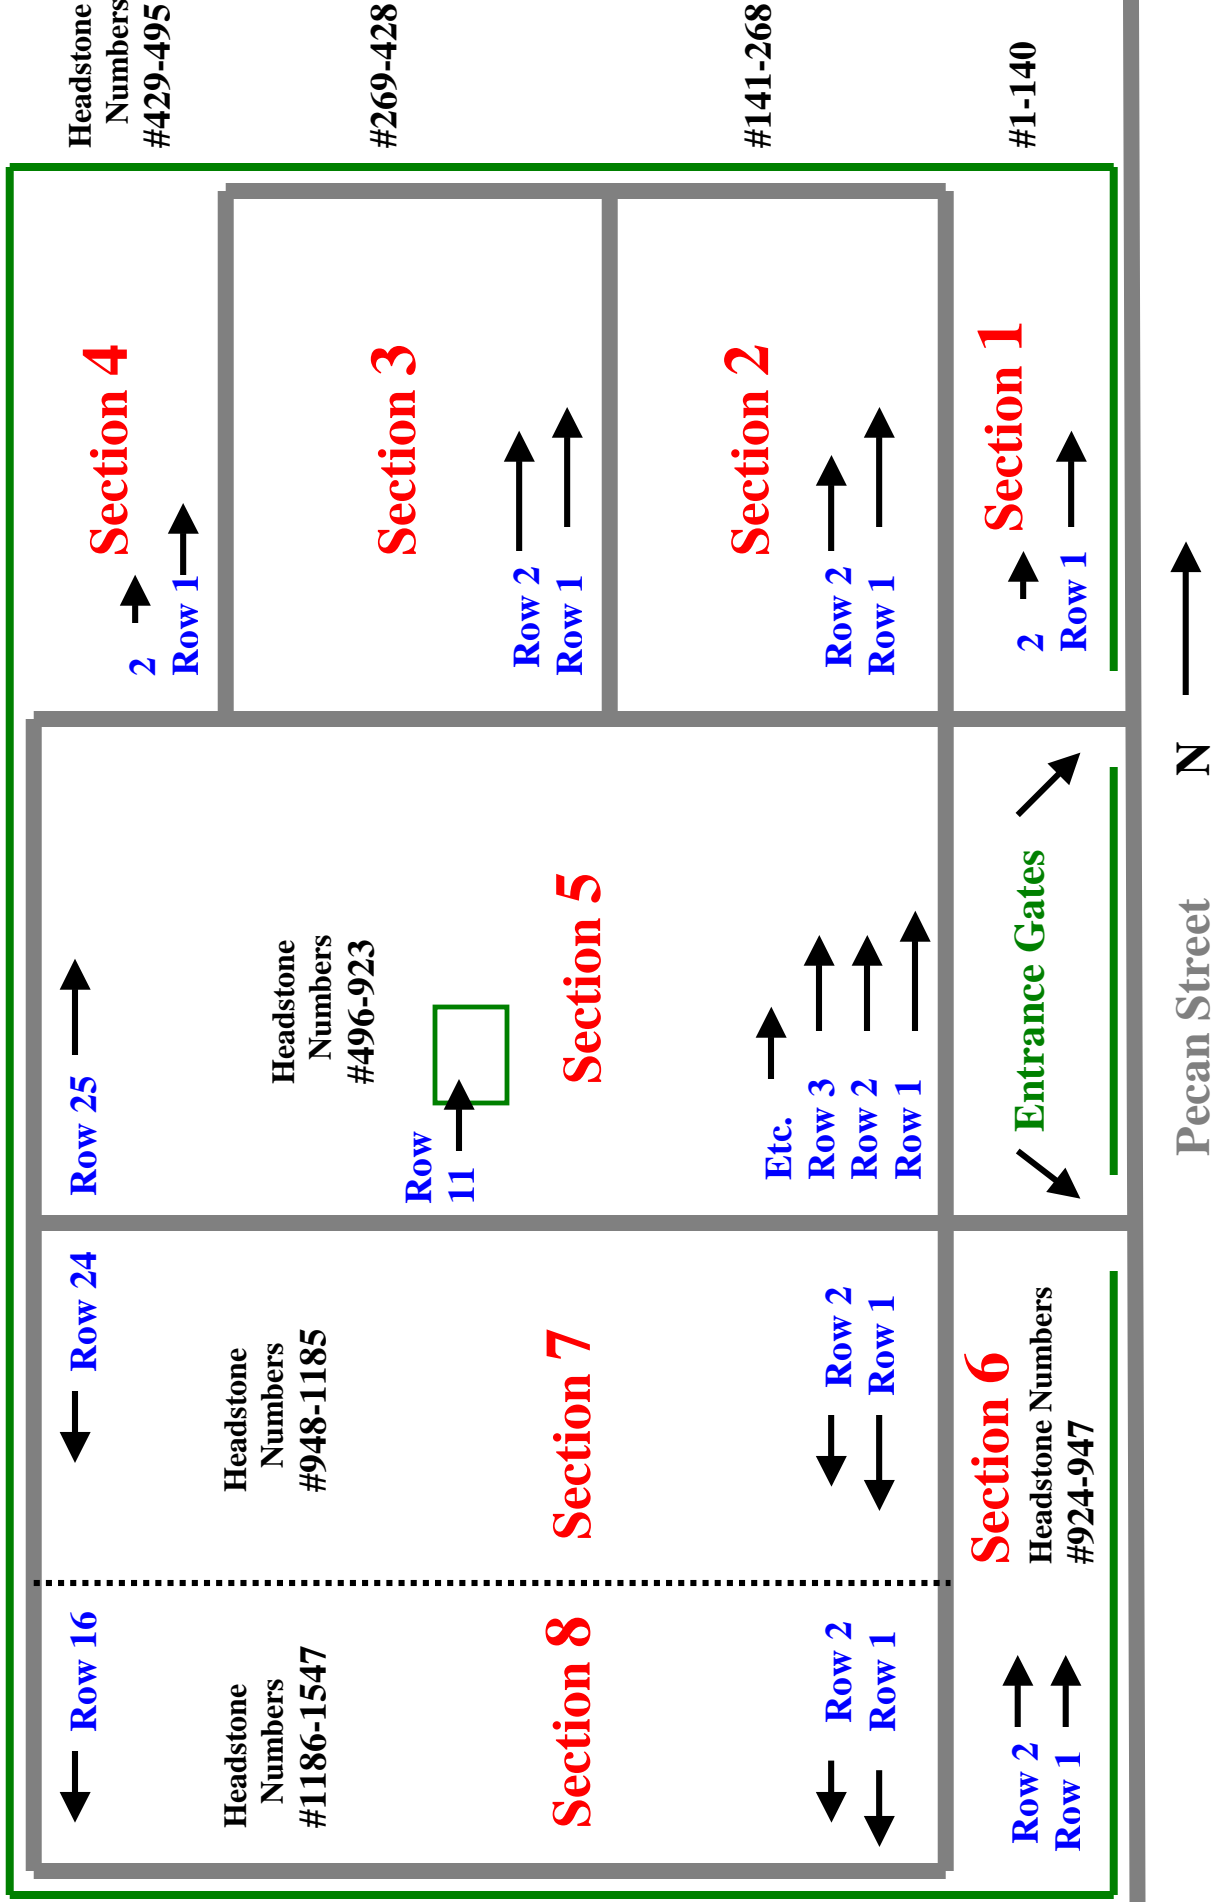

# Paradise Cemetery Layout Map

(Updated in 2012 - Many headstones were added as "a" and "b", etc. between others)

← Row 16

Headstone Numbers  
#1186-1547

**Section 8**

← Row 2  
← Row 1

**Section 6**

Headstone Numbers  
#924-947

→ Row 2  
→ Row 1

← Row 24

Headstone Numbers  
#948-1185

**Section 7**

← Row 2  
← Row 1

→ Row 25

Headstone Numbers  
#496-923

**Section 5**

→ Etc.  
→ Row 3  
→ Row 2  
→ Row 1

↙ Entrance Gates ↘

→ 2  
→ Row 1

**Section 4**

Headstone Numbers  
#429-495

**Section 3**

#269-428

→ Row 2  
→ Row 1

**Section 2**

#141-268

→ Row 2  
→ Row 1

**Section 1**

#1-140

→ 2  
→ Row 1

Pecan Street